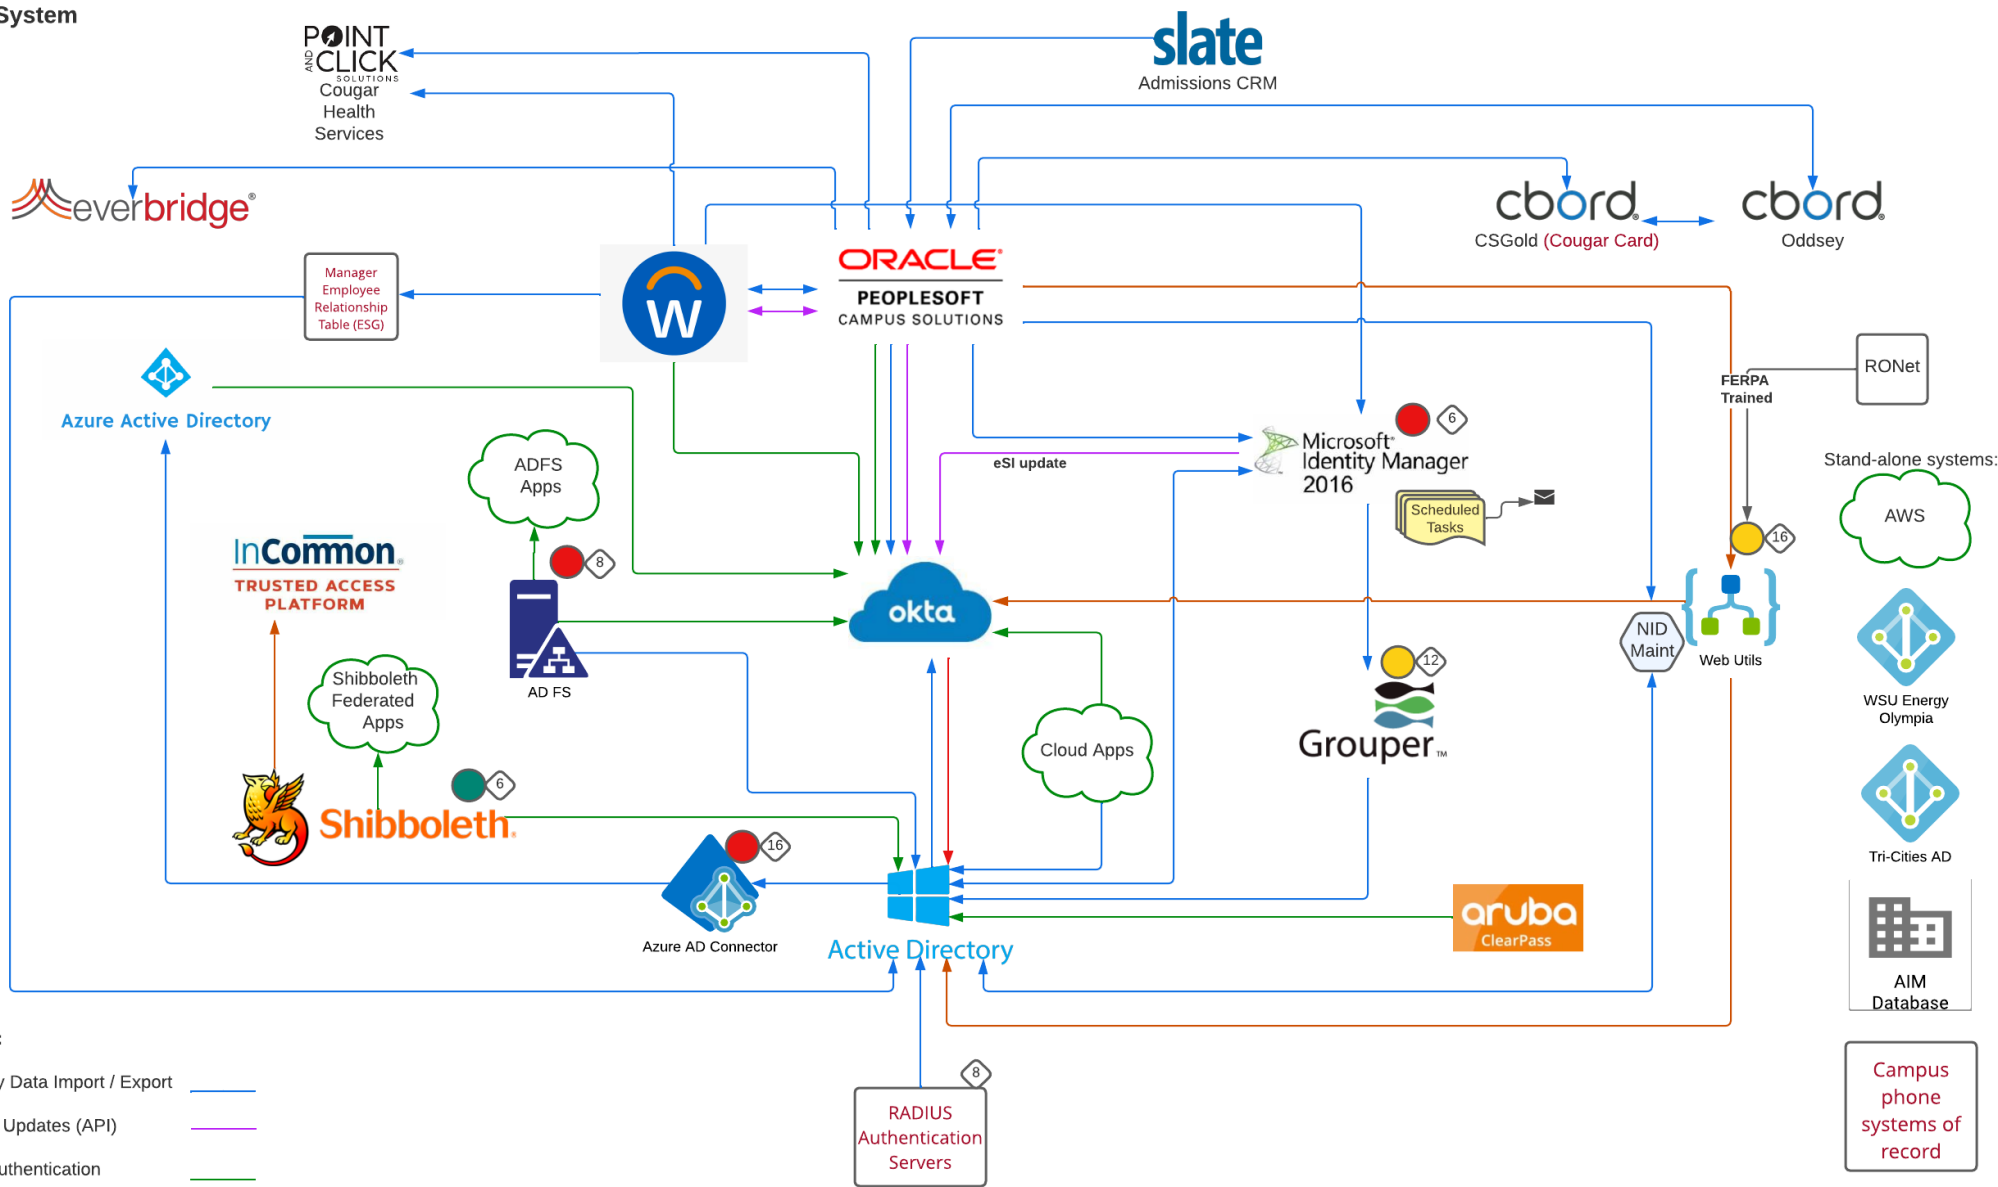

The Future

IAM Roadmap

- Empower the business units to drive the institutions data.
- Remove technical constraints from business processes.

WSU System

Legend:

- Directory Data Import / Export —
- Account Updates (API) —
- SSO / Authentication —
- Management —
- VM Count ##
- Infrastructure Risk ● ● ●