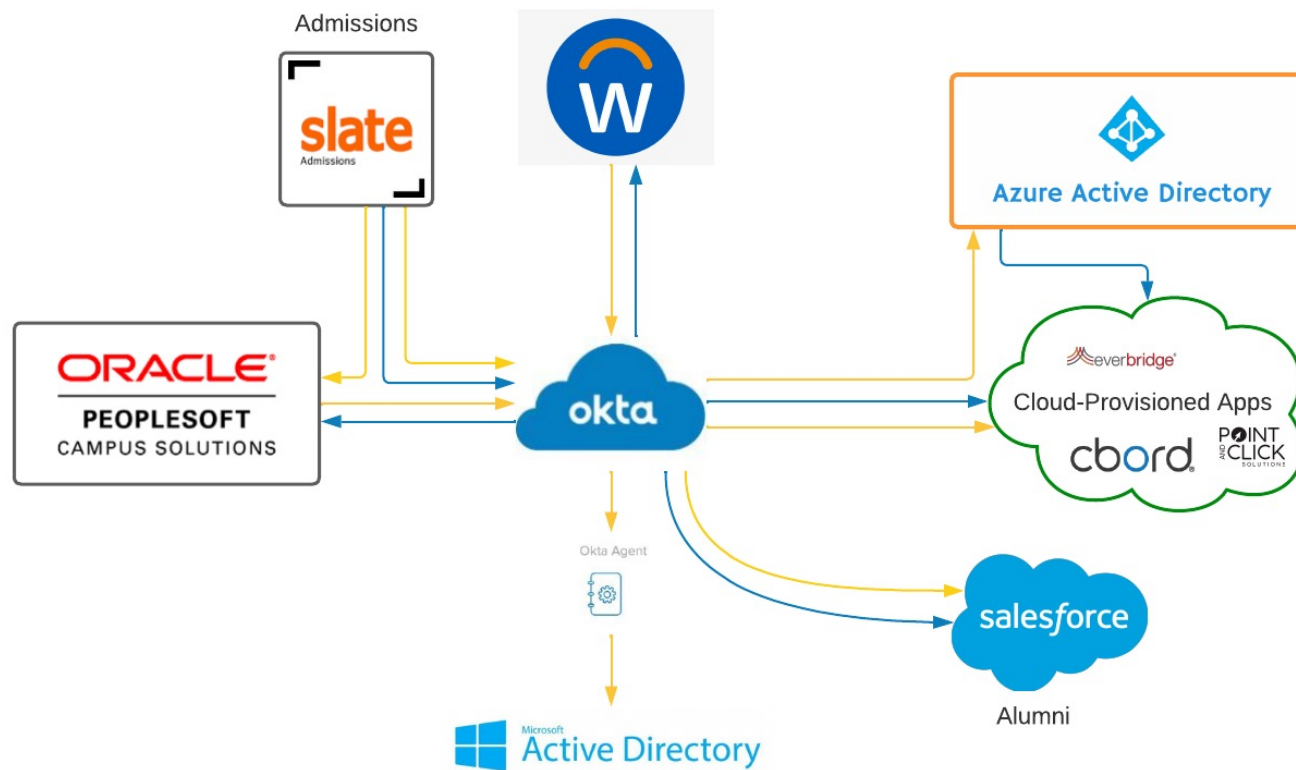

- SSO/MFA
- Provisioning of Users/Attributes